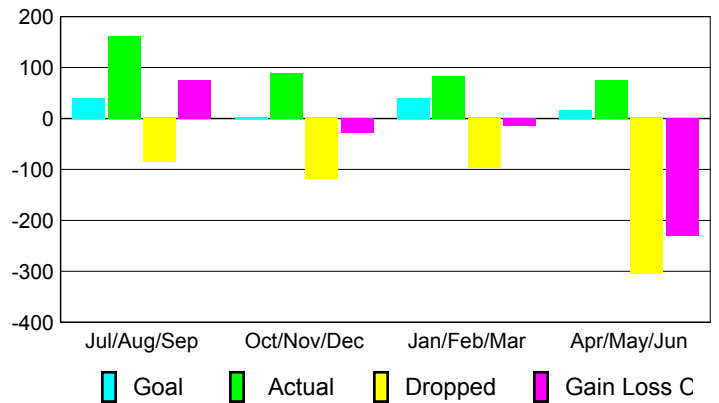

Membership Results 2008-2009

Goal, New, Dropped, Gain/Loss

Comparison of Membership Gain/Loss

Current Year Compared to the Previous Year