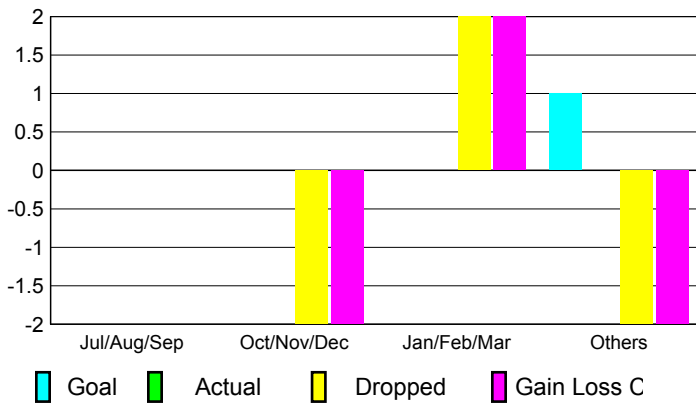

2008-2009 GMT Quarterly Report for District (or Undistricted) **District 337 A**

GMT: **Junichi Takata**

Location: **JAPAN**

GMT CA: **5**

CLUBS

Club Results 2008-2009

Clubs 2007-2008

Month	New Club Goal	Actual New Clubs	Actual Dropped Clubs	Gain/Loss of Clubs	Gain/Loss of Clubs
Jul/Aug/Sep	0	0	0	0	0
Oct/Nov/Dec	0	0	-2	-2	0
Jan/Feb/Mar	0	0	2	2	1
Apr/May/June	1	0	-2	-2	0
Totals	1	0	-2	-2	1

Club Results 2008-2009

Goal, New, Dropped, Gain/Loss

Comparison of Club Gain/Loss

Current Year Compared to the Previous Year

YTD Status Quo Clubs 2008-2009

Status Quo Clubs Compared to Status Quo Members

MEMBERSHIP

Membership Results 2008-2009

Membership 2007-2008

Month	Net Memb Goal	Actual New Memb	Actual Dropped Memb	Gain/Loss of Memb	Gain/Loss of Memb
Jul/Aug/Sep	41	162	-86	76	50
Oct/Nov/Dec	2	90	-119	-29	6
Jan/Feb/Mar	40	84	-98	-14	-9
Apr/May/June	17	75	-306	-231	-211
Totals	100	411	-609	-198	-164