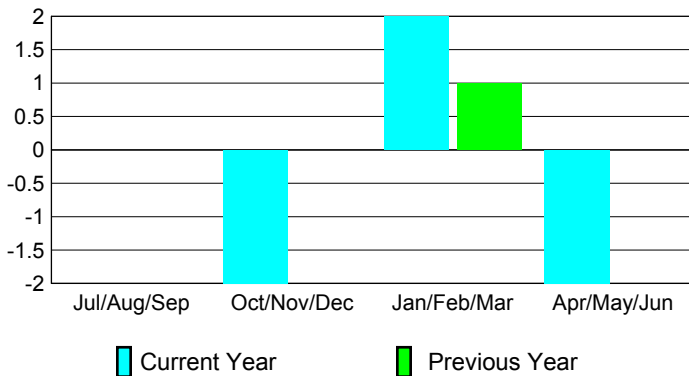

2008-2009 GMT Quarterly Report for District (or Undistricted) **District 337 A**

GMT: **Junichi Takata**

Location: **JAPAN**

GMT CA: **5**

CLUBS

Club Results 2008-2009

Clubs 2007-2008

Month	New Club Goal	Actual New Clubs	Actual Dropped Clubs	Gain/Loss of Clubs	Gain/Loss of Clubs
Jul/Aug/Sep	0	0	0	0	0
Oct/Nov/Dec	0	0	-2	-2	0
Jan/Feb/Mar	0	0	2	2	1
Apr/May/June	1	0	-2	-2	0
Totals	1	0	-2	-2	1

Club Results 2008-2009

Goal, New, Dropped, Gain/Loss

Comparison of Club Gain/Loss

Current Year Compared to the Previous Year

YTD Status Quo Clubs 2008-2009

Status Quo Clubs Compared to Status Quo Members

MEMBERSHIP