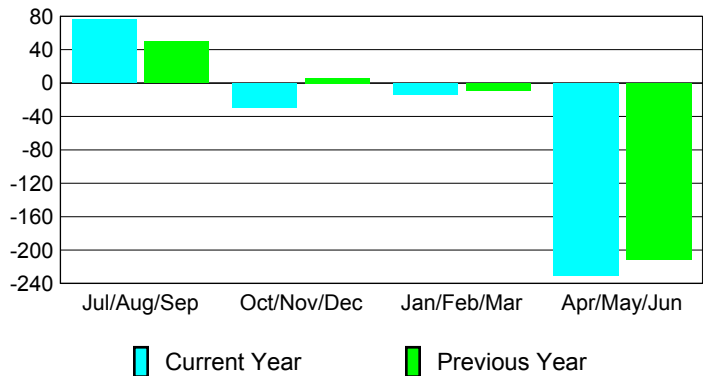

Membership Results 2008-2009

Membership 2007-2008

Month	Net Memb Goal	Actual New Memb	Actual Dropped Memb	Gain/Loss of Memb	Gain/Loss of Memb
Jul/Aug/Sep	41	162	-86	76	50
Oct/Nov/Dec	2	90	-119	-29	6
Jan/Feb/Mar	40	84	-98	-14	-9
Apr/May/June	17	75	-306	-231	-211
Totals	100	411	-609	-198	-164

Membership Results 2008-2009

Goal, New, Dropped, Gain/Loss

Comparison of Membership Gain/Loss

Current Year Compared to the Previous Year

Gender Comparison 2008-2009

Jul/Aug/Sep

Oct/Nov/Dec

Jan/Feb/Mar

Apr/May/June

Male

Female